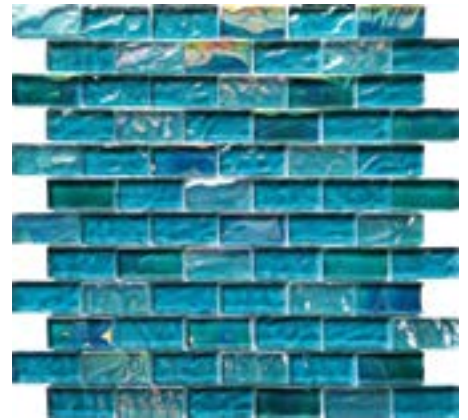

ISLAMORADA

1" x 1"
DDSFLB-ISLAMORADA-1

1" x 2"
DDSFLB-ISLAMORADA-2

MIAMI

1" x 1"
DDSFLB-MIAMI-1

1" x 2"
DDSFLB-MIAMI-2

DEERFIELD

1" x 1"
DDSFLB-DEERFIELD-1

1" x 2"
DDSFLB-DEERFIELD-2

FLORIDA BEACH SERIES

Glass Tile

1 Sheet = 1 Sq Ft
11 Sheets / 11 Sq Ft per Case

BOCA

1" x 1"
DDSFLB-BOCA-1

1" x 2"
DDSFLB-BOCA-2

LIGHTHOUSE