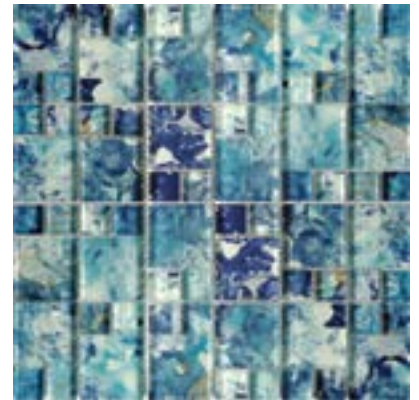

TILE & STONE BROCHURE

FLORIDA BEACH SERIES

Glass Tile

1 Sheet = 1 Sq Ft
11 Sheets / 11 Sq Ft per Case

BONITA

1" x 1"
DDSFLB-BONITA-1

1" x 2"
DDSFLB-BONITA-2

Mixed Mosaic
DDSFLB-BONITA-M

SIESTA

1" x 1"
DDSFLB-SIESTA-1

1" x 2"
DDSFLB-SIESTA-2

Mixed Mosaic
DDSFLB-SIESTA-M

PALM BEACH

1" x 1"
DDSFLB-PALM-1

1" x 2"
DDSFLB-PALM-2

Mixed Mosaic
DDSFLB-PALM-M

LEDGESTONE PANELS

6"x24"

1 Piece = 1 Sq Ft
4 Pieces / 4 Sq Ft per Case

IVORY
DDS-IVORY-LEDGESTONE

SILVER
DDS-SILVER-LEDGESTONE

SCABOS
DDS-SCABOS-LEDGESTONE

WHITE MARBLE
DDS-WHITE-LEDGESTONE

INSPECT TILE COLOR AND SHADE BEFORE SETTING AS CLAIMS CANNOT BE ACCEPTED POST-INSTALLATION