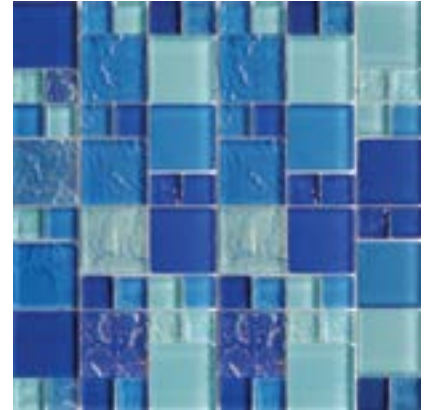

Mixed Mosaic
DDSTXB-PADRE-M